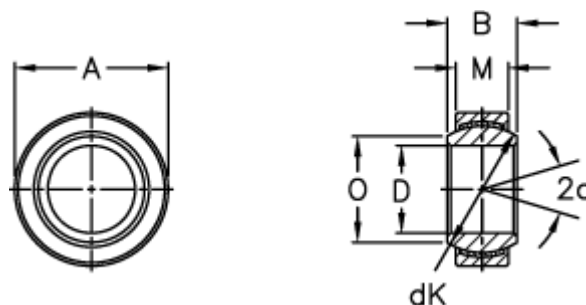

Data Sheet

Article number: 03442050

Description: Fluro Rod end GE 50EC-NIRO

Measures

A	= 75 0 -0,013	Tilt angle = 6
B	= 35	Weight = 540
D	= 50 0 -0,012	
dK	= 66	
Dynamic load C (kN)	= 308	
M	= 28	
O	= 56	
Static load C0 (kN)	= 598	